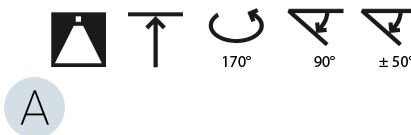

GENERAL

Series: Sign Diva Dancer
Subseries: Sign Diva Dancer
Brand: Prolicht
Division: Architectural
Mounting Type: Suspension
Mounting Location: Ceiling
Subcategory: Pendant

PHYSICAL

Shape: Round
Diameter (mm): 850
Diameter (in): 33 7/16
Height (mm): 870
Height (in): 34 1/4
Light Distribution: Adjustable / Direct
Weight (kg): 9.8
Weight (lbs): 21.56
Diffuser: PMMA - Opal / Micro-Prism / Sparkling Secret / Vintage Industrial
Fixture Finish: SSR / BKV / CWI / CRY / HAB / UFT / ITA / RUA / FTG / MYG / LOD / PUS / FRO / FUP / KIA / POP / BLS / SPG / MEY / GOH / GUM / CHC / COM / ABZ / JAG / OBR / MOS / ROR
Fixture Material: Extruded Aluminum / Steel

ELECTRICAL

Lamp Type: LED (Zhaga Standard)
Input Wattage (W): 96.8
Total Output Wattage (W): 76.8
Dimming: Tri-Mode (Non-Dimming and Phase Dimming (120Vac only) and 0-10V Dimming)
Driver Included: Yes
Driver Location: Integrated
Driver Type: Constant Current - Universal
Driver Class: Class 2
Input Voltage (V): 120 - 277
Constant Current (MA): 600

LED

Color Temperature (°K): 3000 / 3500 / 4000
Max. Delivered Lumen (lm): 11160 / 11388 / 11620
CRI: >90 CRI
Lamp Life (hrs): 50000

OPTICAL

Adjustability: Rotational Canopy 170°; Tilting Canopy ±50°; Tilting Head ±90°

RATINGS AND CERTIFICATIONS

Certified By: Certified for North American Standards
IP rating: IP20