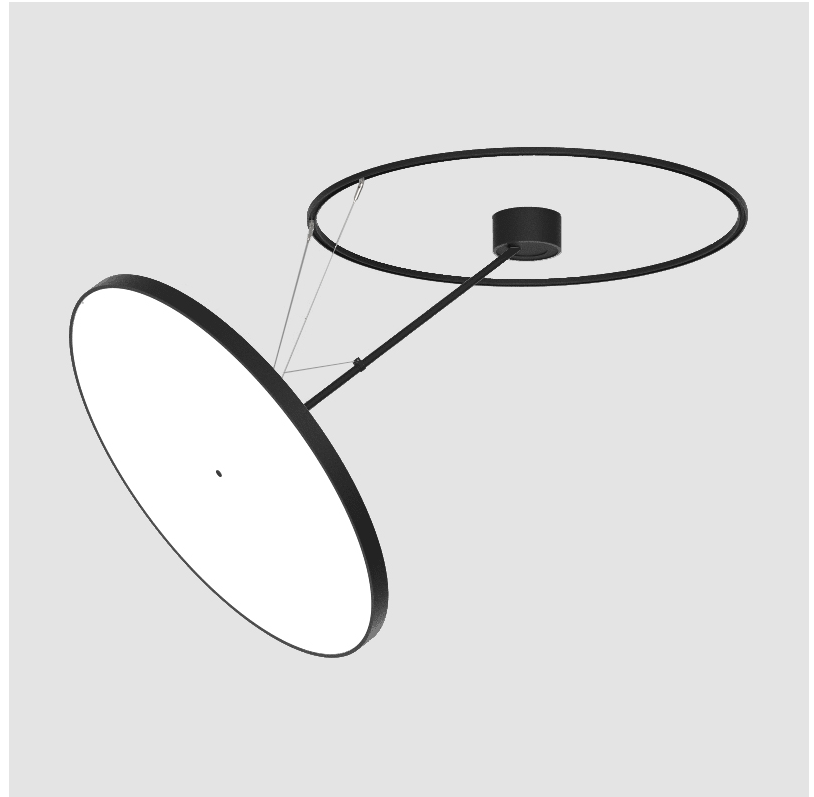

GENERAL

Series: Sign Diva Dancer
Subseries: Sign Diva Dancer
Brand: Prolicht
Division: Architectural
Mounting Type: Suspension
Mounting Location: Ceiling
Subcategory: Pendant

PHYSICAL

Shape: Round
Diameter (mm): 850
Diameter (in): 33 7/16
Height (mm): 870
Height (in): 34 1/4
Light Distribution: Adjustable / Direct
Weight (kg): 9.8
Weight (lbs): 21.56
Diffuser: PMMA - Opal / Micro-Prism / Sparkling Secret / Vintage Industrial
Fixture Finish: SSR / BKV / CWI / CRY / HAB / UFT / ITA / RUA / FTG / MYG / LOD / PUS / FRO / FUP / KIA / POP / BLS / SPG / MEY / GOH / GUM / CHC / COM / ABZ / JAG / OBR / MOS / ROR
Fixture Material: Extruded Aluminum / Steel

ELECTRICAL

Lamp Type: LED (Zhaga Standard)
Input Wattage (W): 96.8
Total Output Wattage (W): 76.8
Dimming: Tri-Mode (Non-Dimming and Phase Dimming (120Vac only) and 0-10V Dimming)
Driver Included: Yes
Driver Location: Integrated
Driver Type: Constant Current - Universal
Driver Class: Class 2
Input Voltage (V): 120 - 277
Constant Current (MA): 600

LED

Color Temperature (°K): 3000 / 3500 / 4000
Max. Delivered Lumen (lm): 11160 / 11388 / 11620
CRI: >90 CRI
Lamp Life (hrs): 50000

OPTICAL

Adjustability: Rotational Canopy 170°; Tilting Canopy ±50°; Tilting Head ±90°

RATINGS AND CERTIFICATIONS

Certified By: Certified for North American Standards
IP rating: IP20